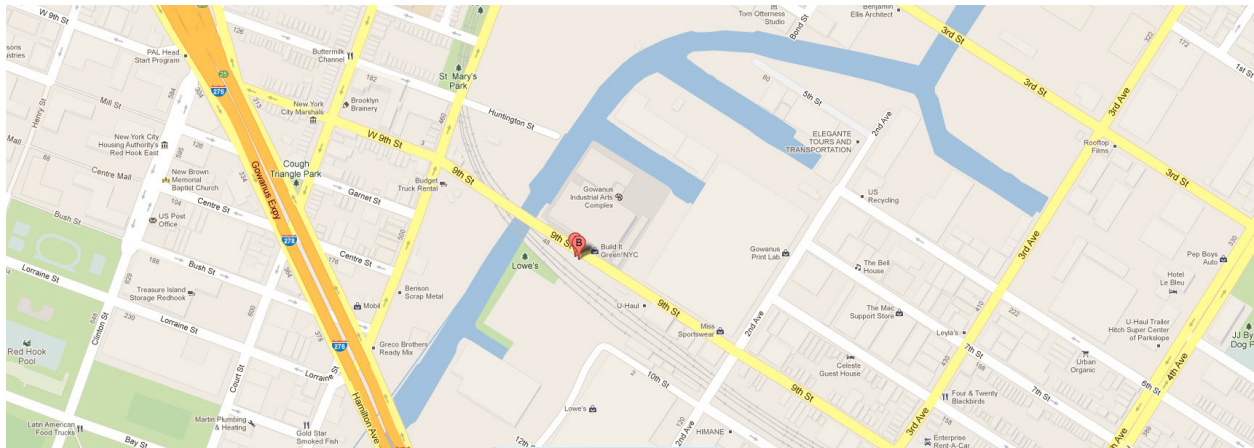

PARKING LOT / DELIVERIES

MAIN ENTRANCE - #61, ORANGE DOOR, BUZZER C10, THIRD FLOOR

BY TRAIN

Closest: **F or G to Smith/9th st.**

Turn left out of the station, cross the bridge over the canal, and past the "GOWANUS" mural.

Look for the orange door with the red and white "61" sign.

Alternately, take the **R to 4th ave/9th st.** Go downhill on 9th st from 4th ave, crossing 3rd then 2nd aves.

We are between 2nd ave and Smith Street.

BY CAR FROM MANHATTAN

The easiest route is through the Battery Tunnel.

Exit right immediately after the tunnel onto Hamilton Ave.

Follow under the elevated highway and turn left on Smith Street (look for the Mobil station on the left).

Go one block on Smith Street and turn right on 9th st.

Cross the bridge over the canal and look for the long one-story black building with the "GOWANUS" mural.

FOR PARKING, DELIVERIES OR FREIGHT ELEVATOR ACCESS

Go through the gate at the end of the building, just before the bridge.

Go **all the way** straight back to the end and follow around to the right.